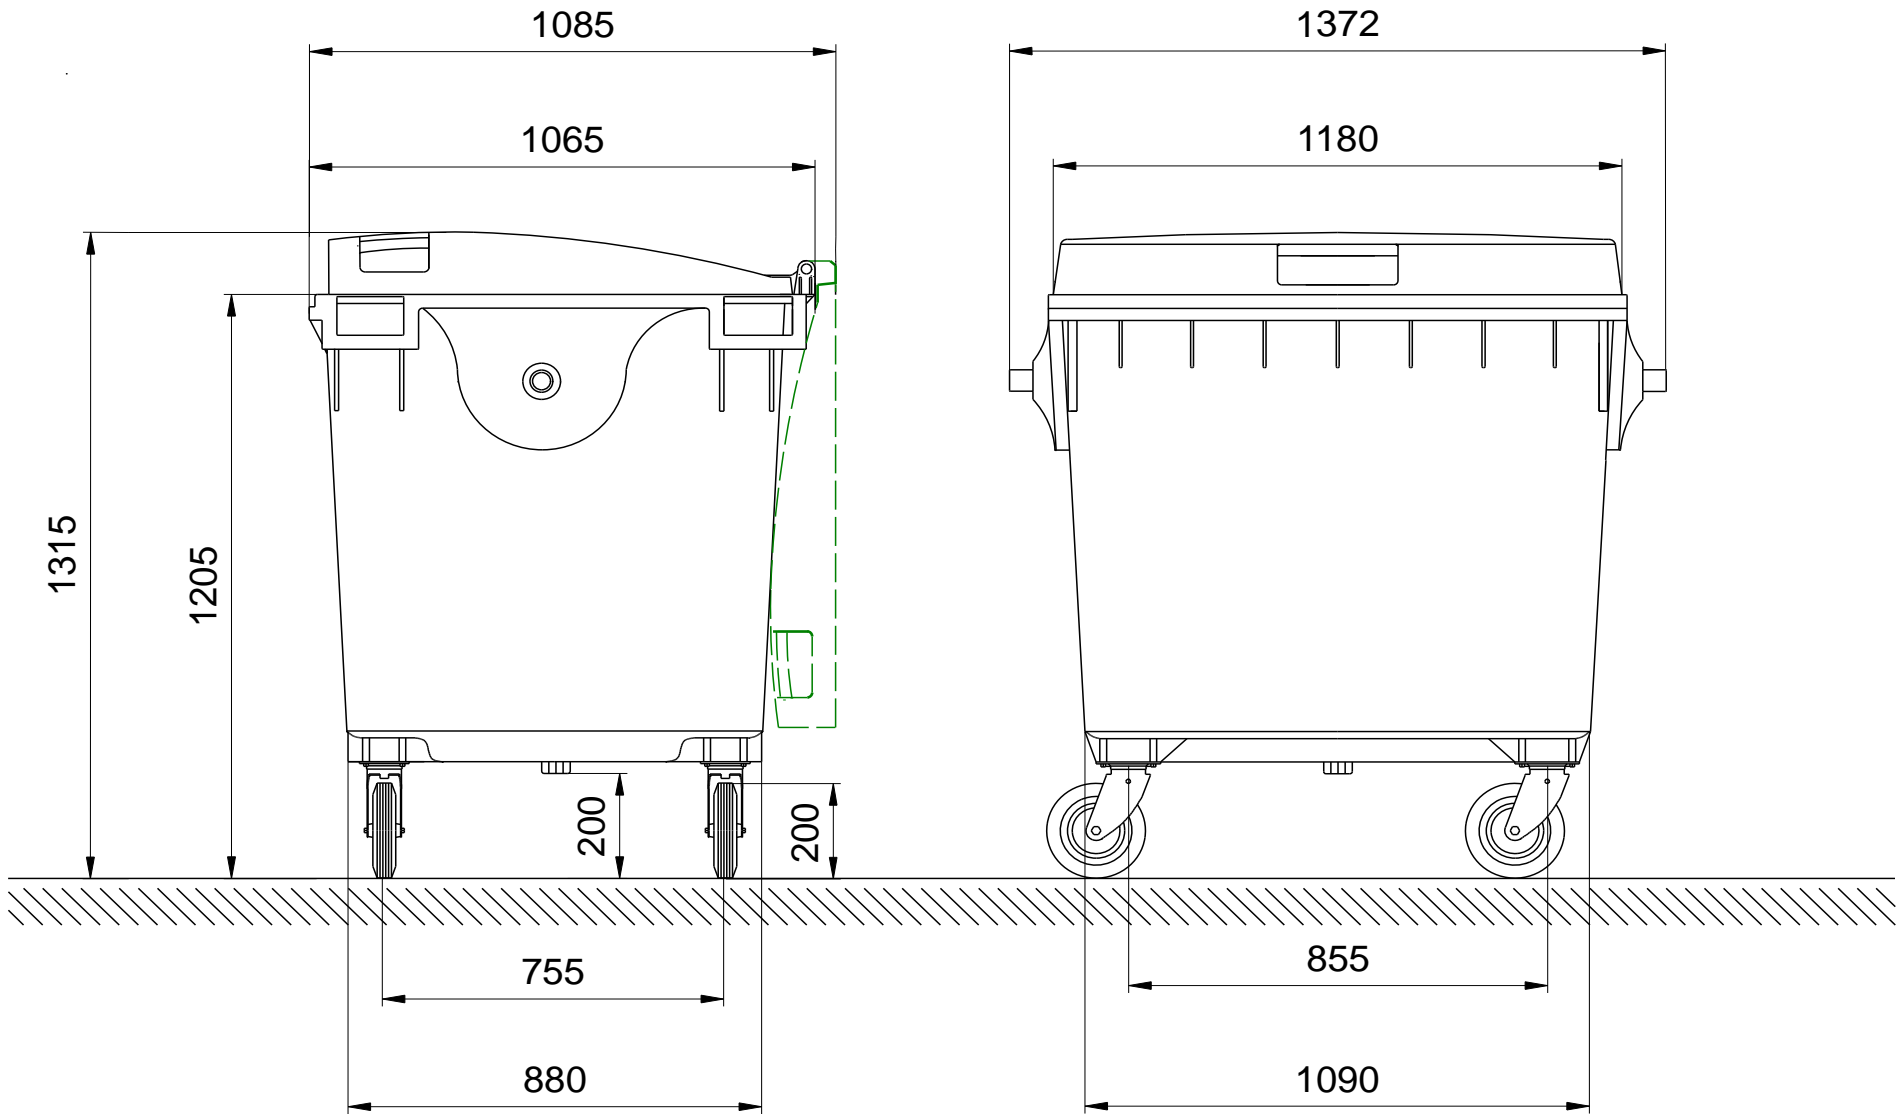

Wheelie Bins from Weber

Dimensions of the 1100 Litre Flat Lid: Sizes and Measures

Wheelie Bins MGB 1100 Litre Flat Lid

Sizes and Measures: Height 1315 mm · Width 1372 mm · Depth 1065 mm

We reserve the right to make any dimensional and constructional alterations at any time.

Dimensions can vary slightly after manufacture.

www.w-weber.com