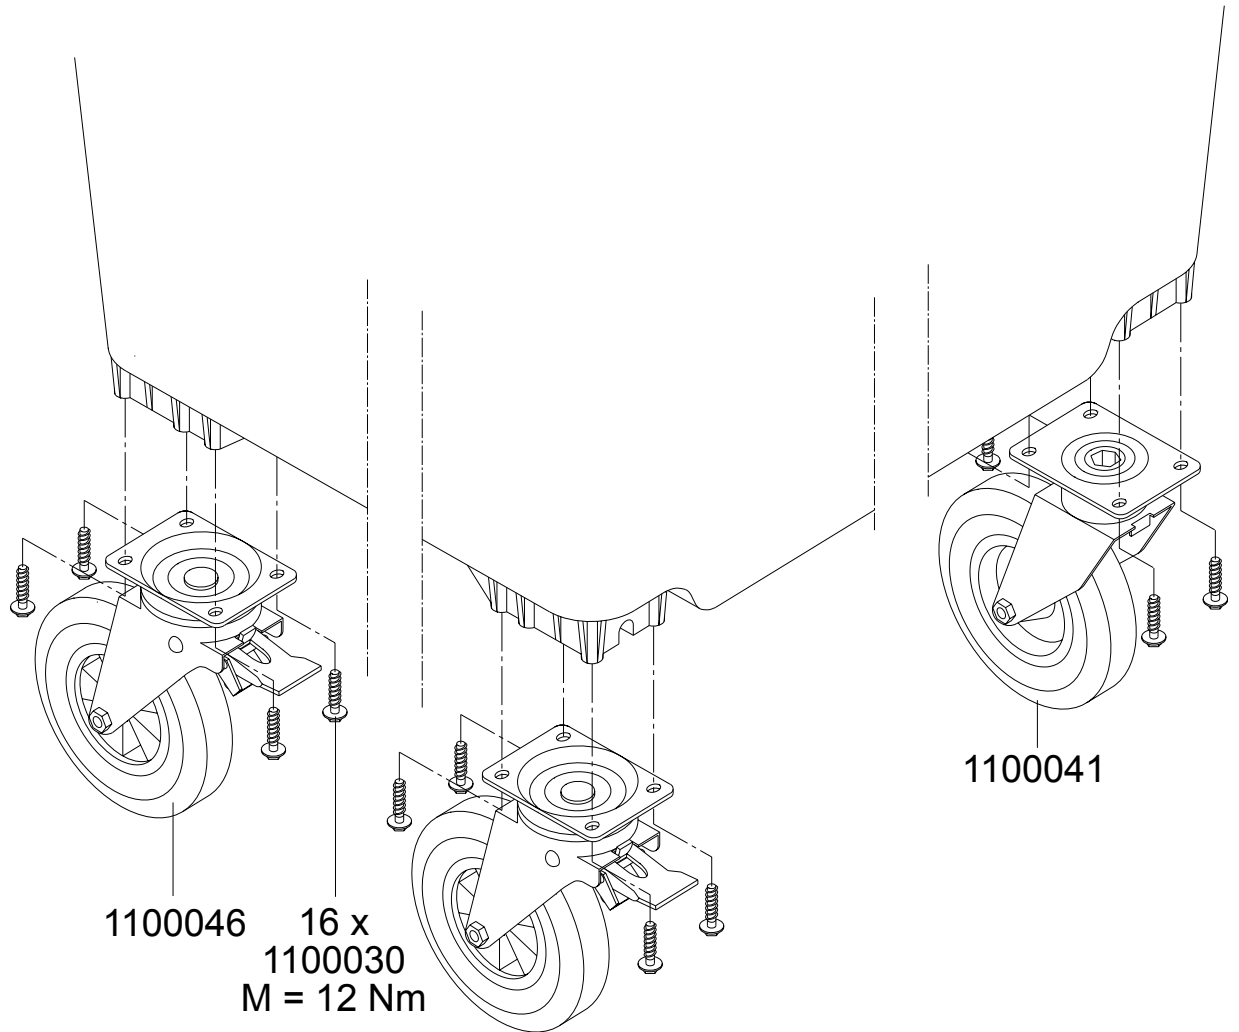

Wheelie Bins MGB 1100 Round Lid Assembly Manual

Weber GmbH & Co.KG, Bergische Straße 10-14, D - 42781 Haan
Tel: +49/2129/9362-0 Fax: +49/2129/9362-30

Lifting trunnions, right

- 1100002 Lifting trunnion, right
- 1100055 Lifting trunnion insert
- 1100031 Screw 7x30

Lifting Trunnions, left

- 1100001 Lifting trunnion, left
- 1100055 Lifting trunnion insert
- 1100031 Screw 7x30

Lid Bearing

- 1100014 Washer
- 1100015 Cover
- 1100016 Spring holder
- 1100017 Lid Bearing
- 1100032 Srew 7x20
- 1100033 Screw 6x16
- 1100067 Spring left
- 1100068 Spring right

Spring

1100061

2 x
1100033
M = 2 Nm

1100033 Screw 6x16
1100061 Lid Spring

Bottom Fastening

Wheels

- 1100030 Screw 10x40
- 1100041 Wheel without brake
- 1100046 Wheel with brake