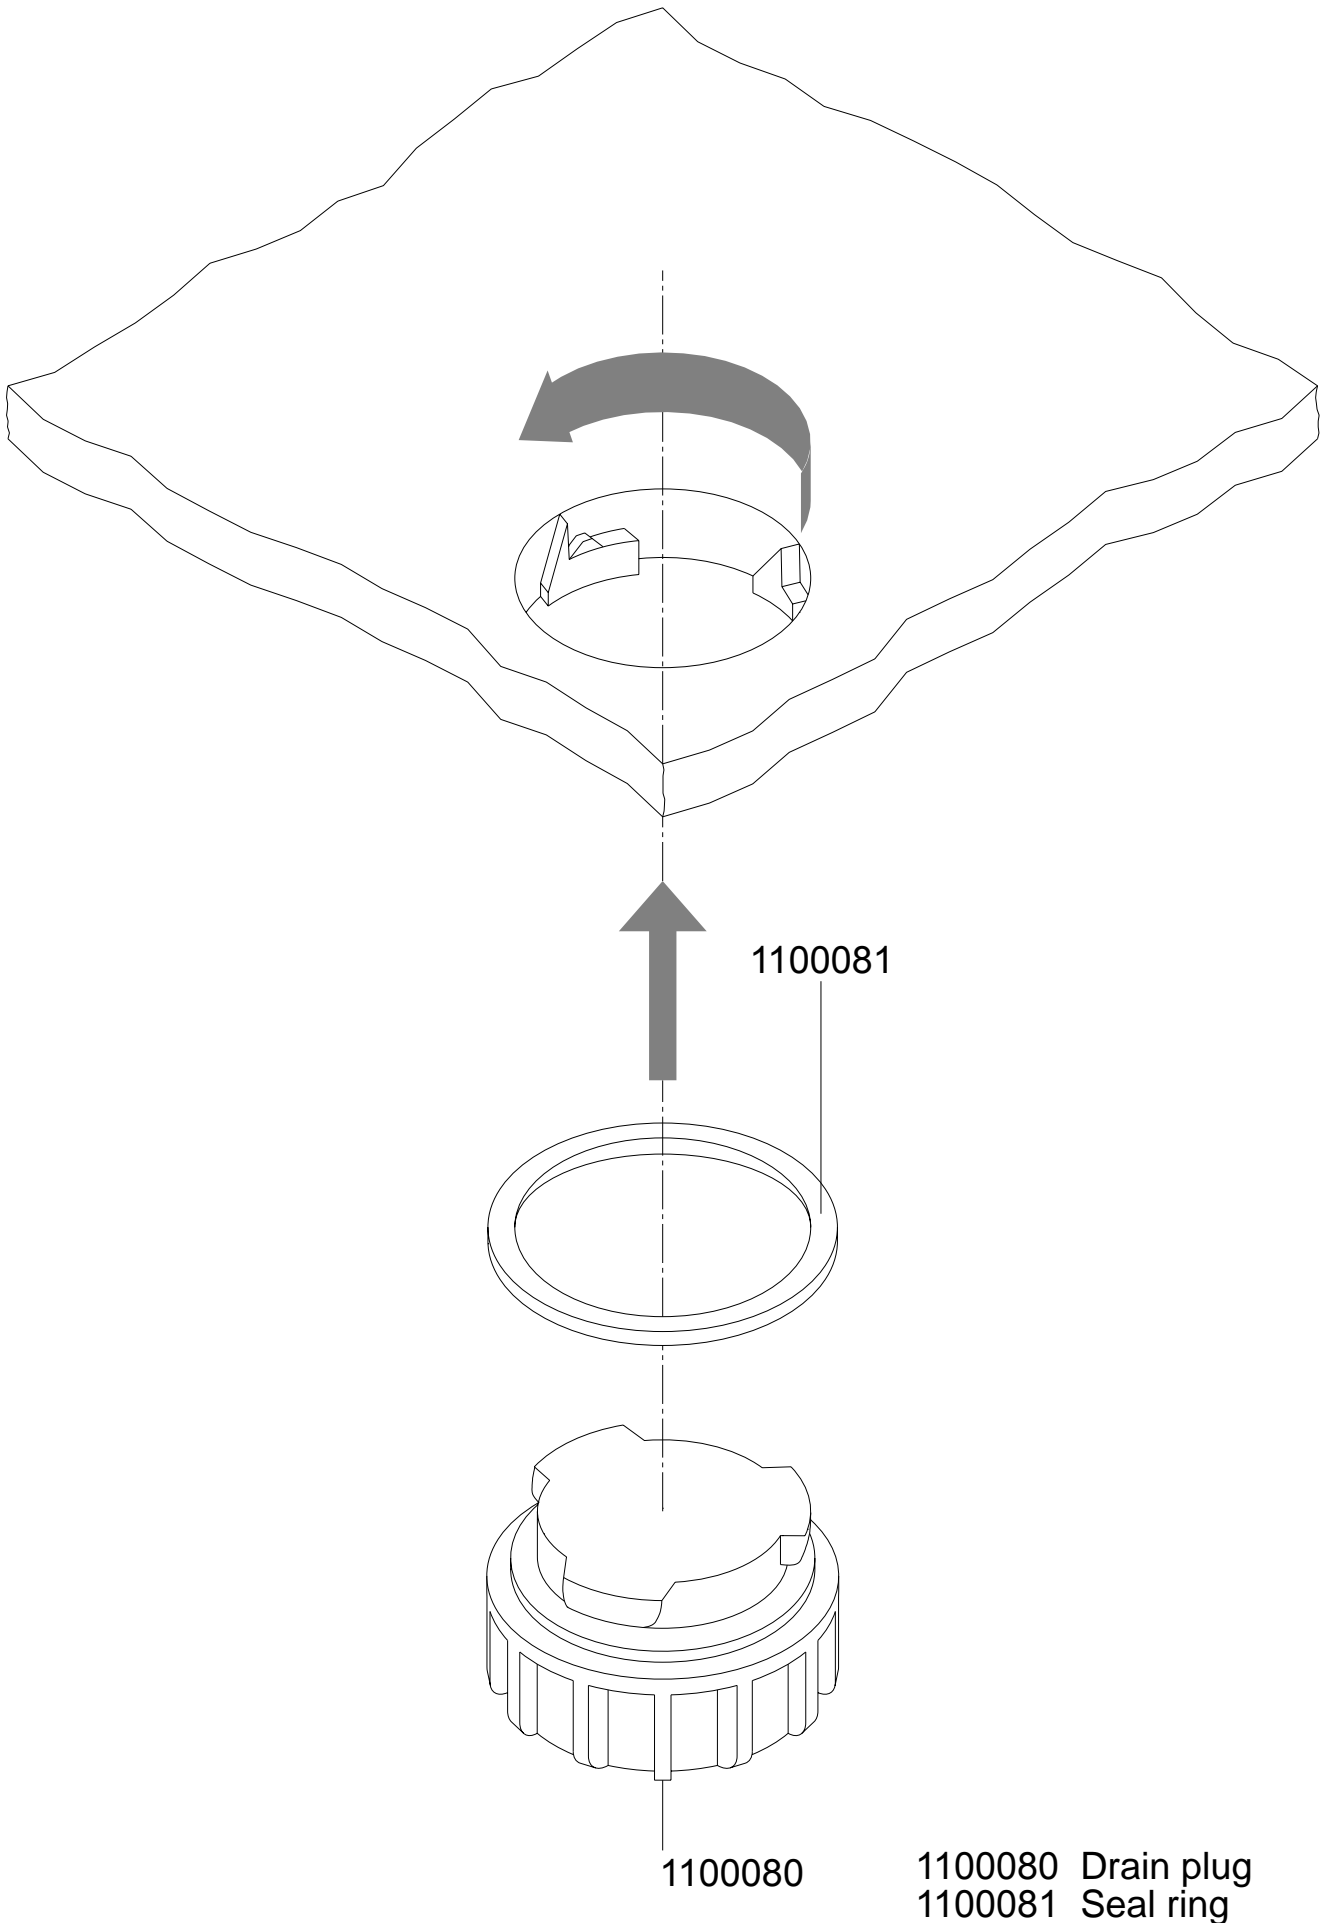

Lifting Trunnions, left

- 1100001 Lifting trunnion, left
- 1100055 Lifting trunnion insert
- 1100031 Screw 7x30

Lid Bearing

- 1100014 Washer
- 1100015 Cover
- 1100016 Spring holder
- 1100017 Lid Bearing
- 1100032 Srew 7x20
- 1100033 Screw 6x16
- 1100067 Spring left
- 1100068 Spring right

Spring

1100061

2 x
1100033
M = 2 Nm

1100033 Screw 6x16
1100061 Lid Spring

Bottom Fastening

Wheels

- 1100030 Screw 10x40
- 1100041 Wheel without brake
- 1100046 Wheel with brake