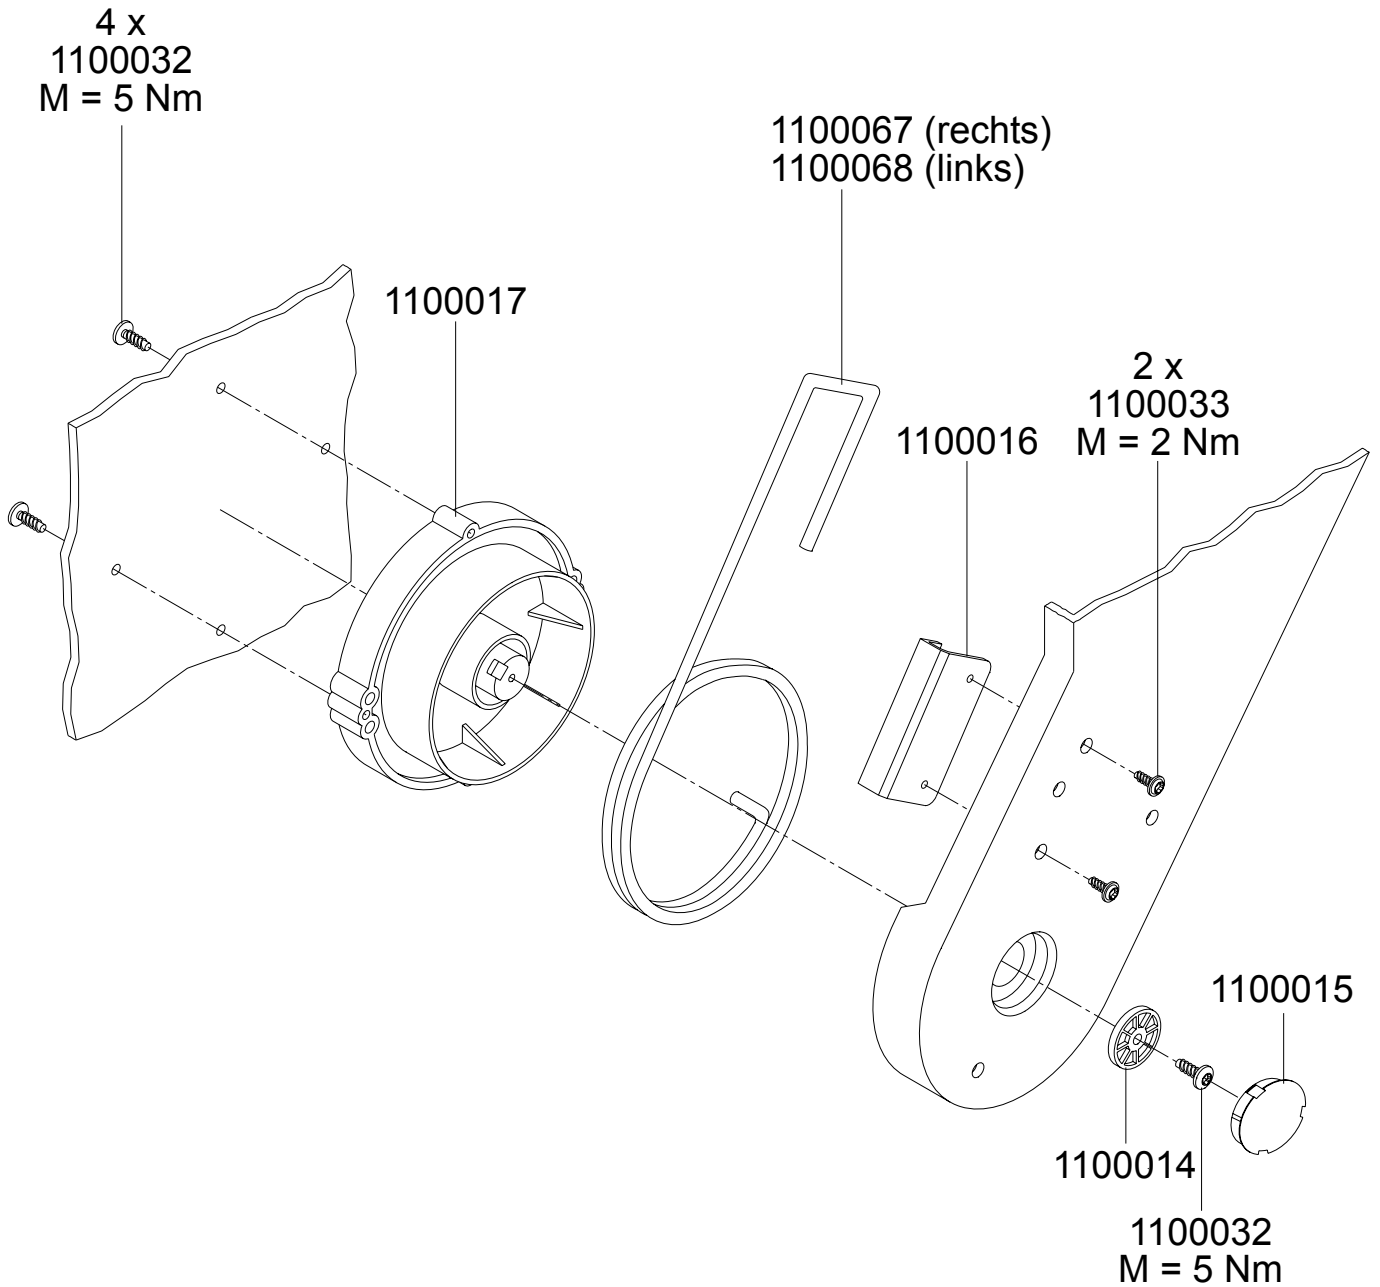

Wheelie Bins MGB 1100 Round Lid Assembly Manual

Weber GmbH & Co.KG, Bergische Straße 10-14, D - 42781 Haan
Tel: +49/2129/9362-0 Fax: +49/2129/9362-30

Lifting trunnions, right

- 1100002 Lifting trunnion, right
- 1100055 Lifting trunnion insert
- 1100031 Screw 7x30

Lifting Trunnions, left

- 1100001 Lifting trunnion, left
- 1100055 Lifting trunnion insert
- 1100031 Screw 7x30

Lid Bearing

- 1100014 Washer
- 1100015 Cover
- 1100016 Spring holder
- 1100017 Lid Bearing
- 1100032 Srew 7x20
- 1100033 Screw 6x16
- 1100067 Spring left
- 1100068 Spring right

Spring

1100061

2 x
1100033
M = 2 Nm

1100033 Screw 6x16
1100061 Lid Spring

Bottom Fastening

Wheels

- 1100030 Screw 10x40
- 1100041 Wheel without brake
- 1100046 Wheel with brake