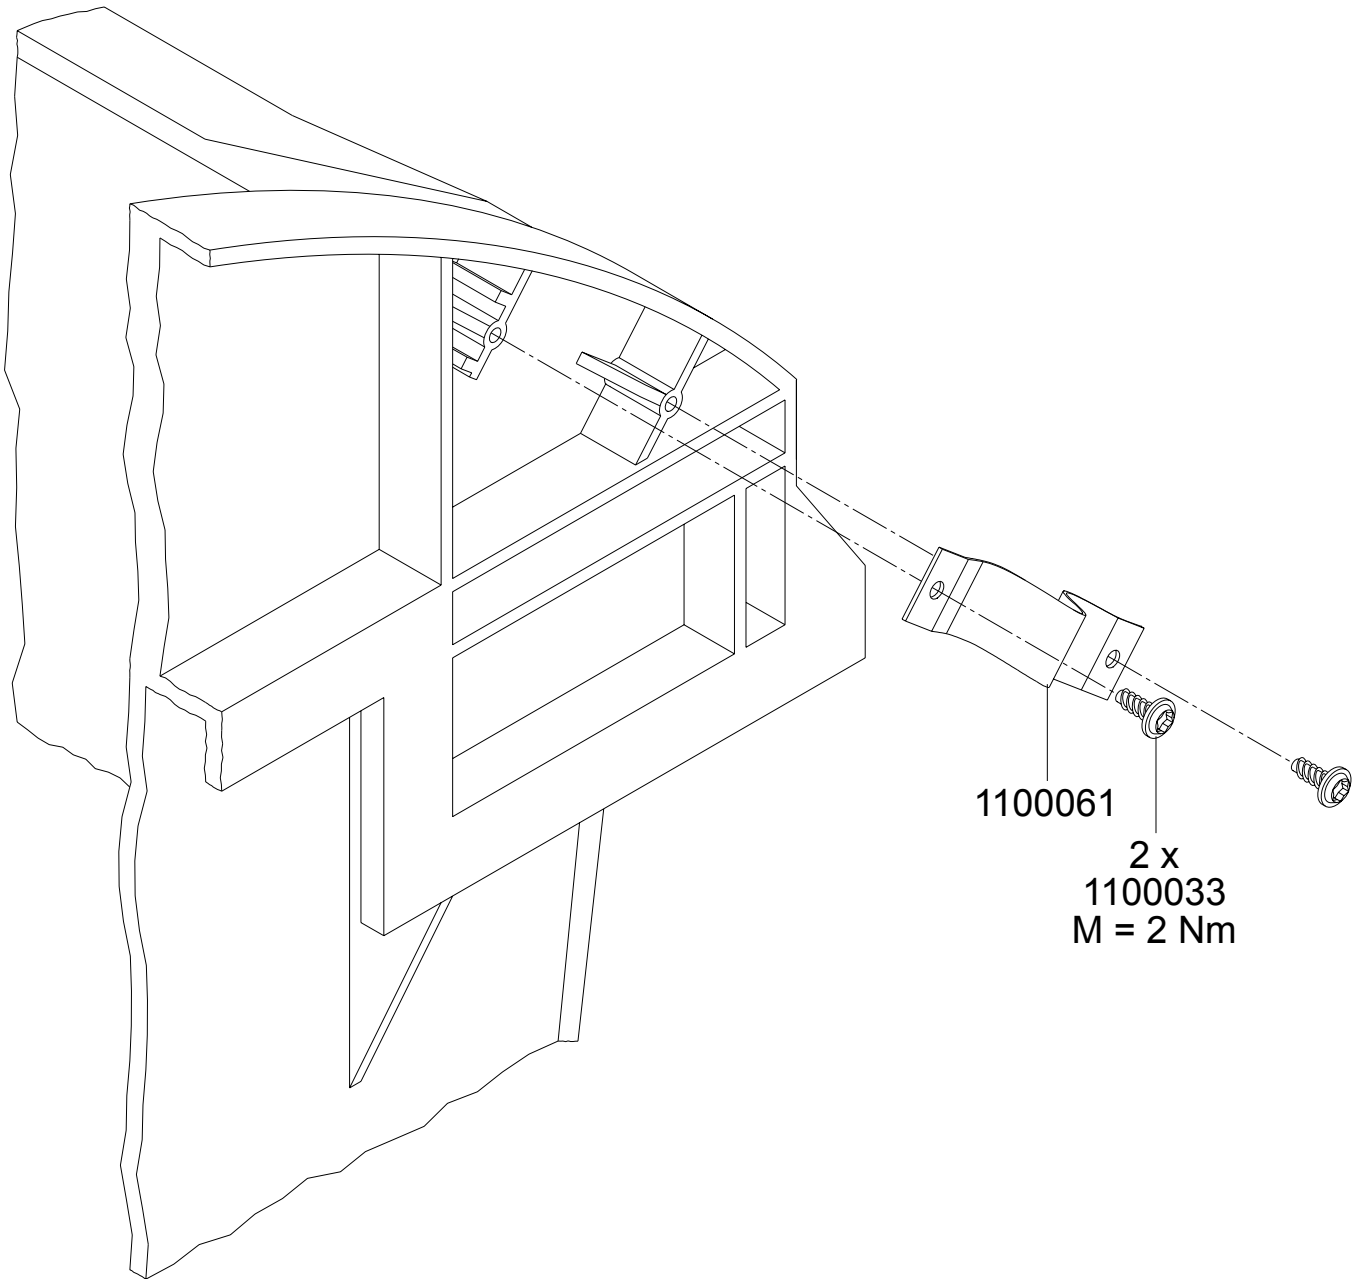

Lifting Trunnions, left

- 1100001 Lifting trunnion, left
- 1100055 Lifting trunnion insert
- 1100031 Screw 7x30

Lid Bearing

- 1100014 Washer
- 1100015 Cover
- 1100016 Spring holder
- 1100017 Lid Bearing
- 1100032 Srew 7x20
- 1100033 Screw 6x16
- 1100067 Spring left
- 1100068 Spring right

Spring

1100061

2 x
1100033
M = 2 Nm

1100033 Screw 6x16
1100061 Lid Spring

Bottom Fastening

Wheels

- 1100030 Screw 10x40
- 1100041 Wheel without brake
- 1100046 Wheel with brake