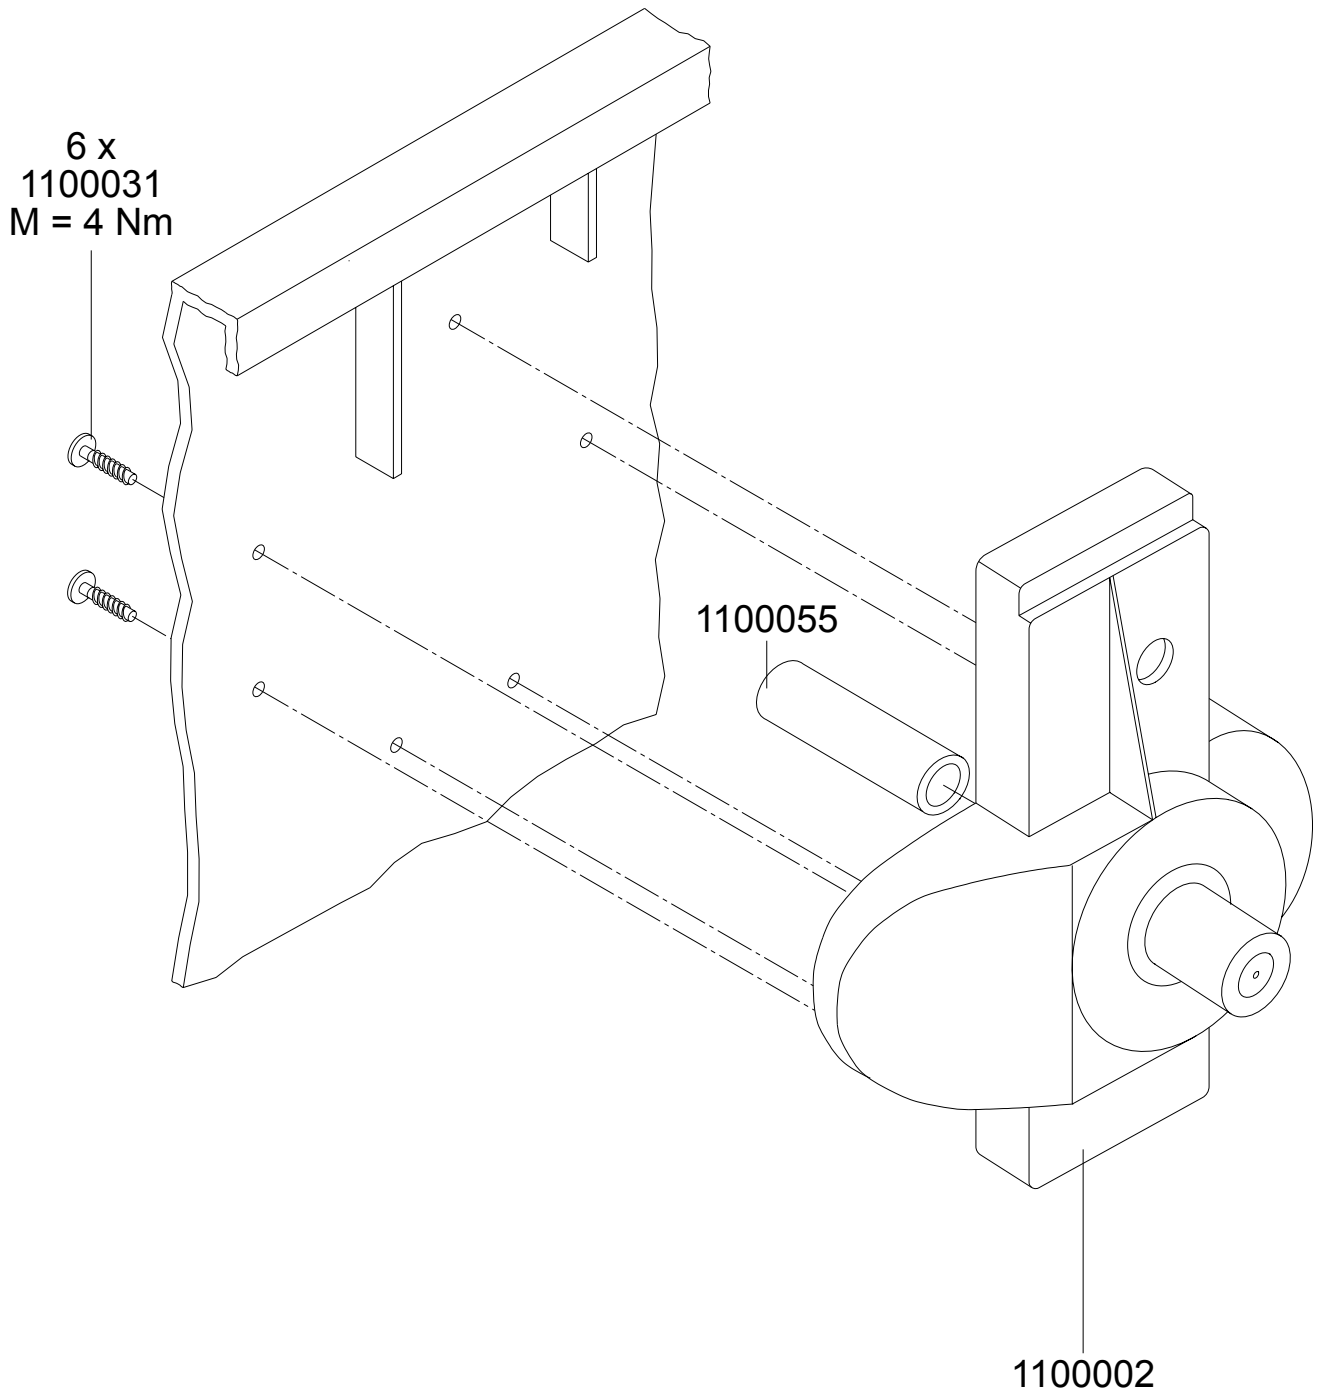

Wheelie Bins MGB 1100 Round Lid Assembly Manual

Weber GmbH & Co.KG, Bergische Straße 10-14, D - 42781 Haan
Tel: +49/2129/9362-0 Fax: +49/2129/9362-30

Lifting trunnions, right

- 1100002 Lifting trunnion, right
- 1100055 Lifting trunnion insert
- 1100031 Screw 7x30

Lifting Trunnions, left

- 1100001 Lifting trunnion, left
- 1100055 Lifting trunnion insert
- 1100031 Screw 7x30

Lid Bearing

- 1100014 Washer
- 1100015 Cover
- 1100016 Spring holder
- 1100017 Lid Bearing
- 1100032 Srew 7x20
- 1100033 Screw 6x16
- 1100067 Spring left
- 1100068 Spring right

Spring

1100061

2 x
1100033
M = 2 Nm

1100033 Screw 6x16
1100061 Lid Spring

Bottom Fastening

Wheels

- 1100030 Screw 10x40
- 1100041 Wheel without brake
- 1100046 Wheel with brake