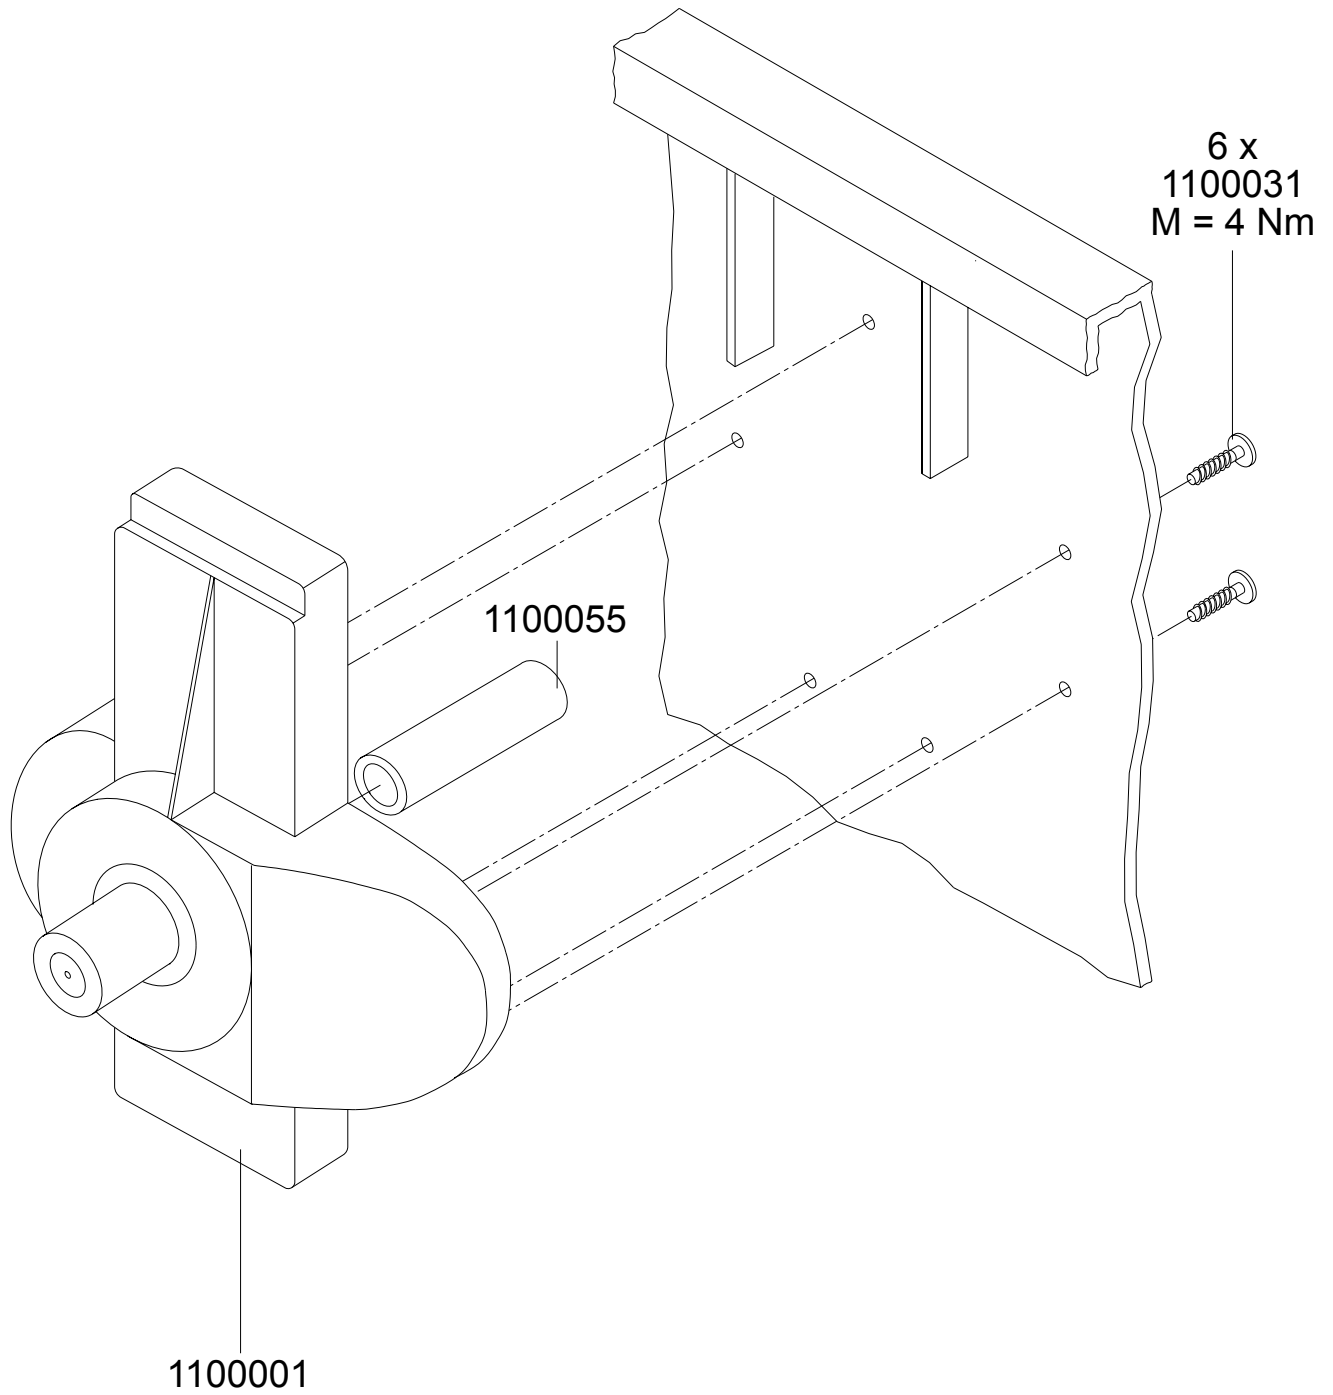

Wheelie Bins MGB 1100 Round Lid Assembly Manual

Weber GmbH & Co.KG, Bergische Straße 10-14, D - 42781 Haan
Tel: +49/2129/9362-0 Fax: +49/2129/9362-30

Lifting trunnions, right

- 1100002 Lifting trunnion, right
- 1100055 Lifting trunnion insert
- 1100031 Screw 7x30

Lifting Trunnions, left

- 1100001 Lifting trunnion, left
- 1100055 Lifting trunnion insert
- 1100031 Screw 7x30

Lid Bearing

- 1100014 Washer
- 1100015 Cover
- 1100016 Spring holder
- 1100017 Lid Bearing
- 1100032 Srew 7x20
- 1100033 Screw 6x16
- 1100067 Spring left
- 1100068 Spring right

Spring

1100061

2 x
1100033
M = 2 Nm

1100033 Screw 6x16
1100061 Lid Spring

Bottom Fastening

Wheels

- 1100030 Screw 10x40
- 1100041 Wheel without brake
- 1100046 Wheel with brake